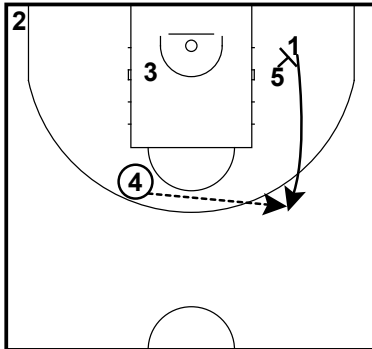

3-Man cut action
Man Offense

MOTION SEQUENCE

Offensive Plays

Spring 2024 NTB Elite Playbook

Flex
Man Offense

Flex
Man Offense

Flex
Man Offense

Flex
Man Offense

Flex
Man Offense

Offensive Plays

Spring 2024 NTB Elite Playbook

Top ISO is an isolation play from the top. The player with the ball should get a running start at defender.

Side-ISO is an isolation play from the 45 degree angle.

Corner-ISO is a isolation play from the Corner.

Punch is a post isolation play on the right or left block.

Punch Continued

Punch Continued

Offensive Plays

Spring 2024 NTB Elite Playbook

Zone O (13)
Man Offense