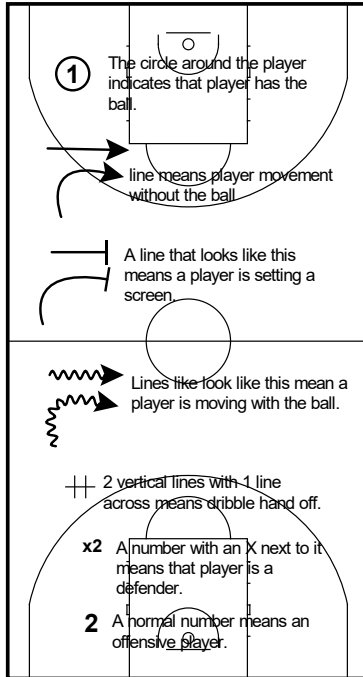

Spring 2024 NTB Elite Playbook - Contents (cont.)

4.4	ISOs	14
4.5	Zone O (13)	15
4.6	Zone O (14)	16
4.7	Zone O (15)	17
4.8	Overload	18
4.9	5Out (against zones)	19
5.	Offensive Inbound Plays	20
5.1	Zone-1	20
5.2	Baseline One	21
5.3	Baseline Two	22
5.4	Baseline Three	23
5.5	Baseline Four	24
5.6	Sideline Attack	25
5.7	Sideline Punch	26

How to read a playbook

Spring 2024 NTB Elite Playbook

How to read a Playbook Man Offense