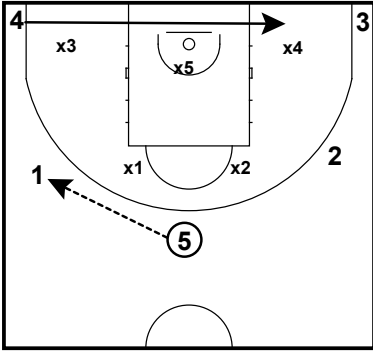

Corner-ISO is a isolation play from the Corner.

Punch is a post isolation play on the right or left block.

Punch Continued

Punch Continued

Offensive Plays

Spring 2024 NTB Elite Playbook

Zone O (13)
Man Offense

Zone O (13)
Man Offense

Zone O (13)
Man Offense

Zone O (13)
Man Offense

Offensive Plays

Spring 2024 NTB Elite Playbook

Zone O (14)
Man Offense

Zone O (14)
Man Offense

Zone O (14)
Man Offense