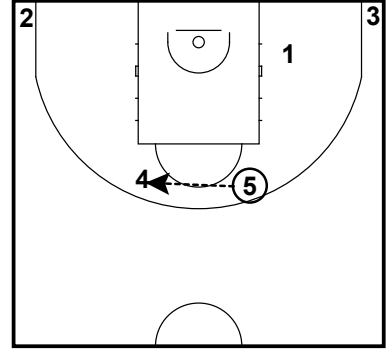

Flex
Man Offense