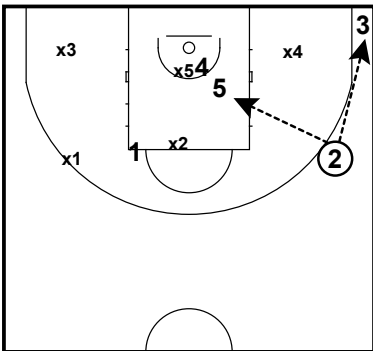

Zone O (14)
Man Offense