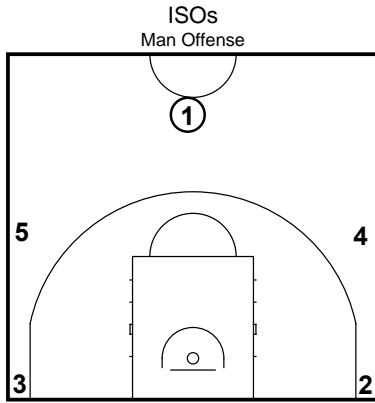

Flex
Man Offense

Offensive Plays

Spring 2024 NTB Elite Playbook

Top ISO is an isolation play from the top. The player with the ball should get a running start at defender.

Side-ISO is an isolation play from the 45 degree angle.