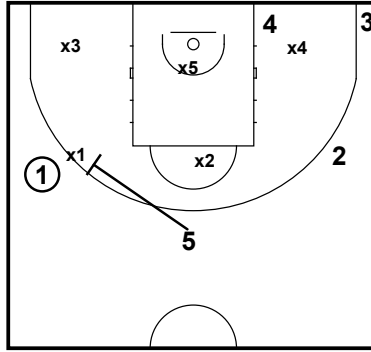

Corner-ISO is a isolation play from the Corner.

Punch is a post isolation play on the right or left block.

Punch Continued

Punch Continued

Offensive Plays

Spring 2024 NTB Elite Playbook

Zone O (13)
Man Offense

Zone O (13)
Man Offense

Zone O (13)
Man Offense

Zone O (13)
Man Offense

Offensive Plays

Spring 2024 NTB Elite Playbook

Zone O (14)
Man Offense

Zone O (14)
Man Offense

Zone O (14)
Man Offense