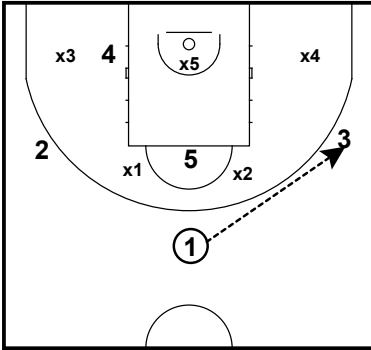

Flex
Man Offense

Offensive Plays

Spring 2024 NTB Elite Playbook

Top ISO is an isolation play from the top. The player with the ball should get a running start at defender.

Side-ISO is an isolation play from the 45 degree angle.

Corner-ISO is a isolation play from the Corner.

Punch is a post isolation play on the right or left block.

Punch Continued

Punch Continued

Offensive Plays

Spring 2024 NTB Elite Playbook

Zone O (13)
Man Offense

Zone O (13)
Man Offense

Zone O (13)
Man Offense

Zone O (13)
Man Offense

Offensive Plays

Spring 2024 NTB Elite Playbook

Zone O (14)
Man Offense

Zone O (14)
Man Offense

Zone O (14)
Man Offense