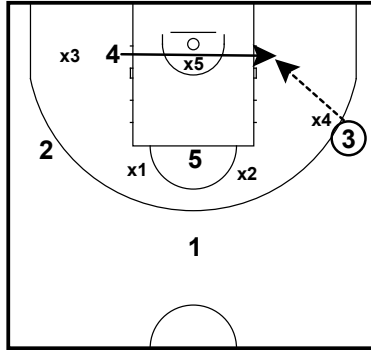

Zone O (13)
Man Offense