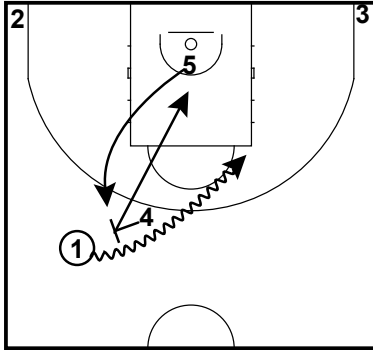

Offensive Plays

Spring 2024 NTB Elite Playbook

5-out-Attack
Man Offense

5-out-Attack
Man Offense

5-out-Attack
Man Offense

Offensive Plays

Spring 2024 NTB Elite Playbook

Heat Action
Man Offense

- Actions Involved**
- 1. Mid-High ball screen & roll & replace
 - 1 & 4 Mid-high ball screen
 - 4 & 5 Roll & Replace

DHO
Man Offense

- Action Involved: Dribble Hand Off (DHO)**
- 1. Side 1 & 3 DHO
 - If we can't get an advantage from our roll & replace action 1 will dribble at 3's defender and get into a 2 man DHO action looking to create an advantage.