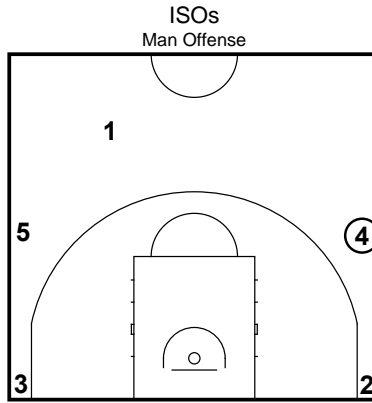

Flex
Man Offense

Offensive Plays

Spring 2024 NTB Elite Playbook

Top ISO is an isolation play from the top. The player with the ball should get a running start at defender.

Side-ISO is an isolation play from the 45 degree angle.

Corner-ISO is a isolation play from the Corner.

Punch is a post isolation play on the right or left block.

Punch Continued

Punch Continued

Offensive Plays

Spring 2024 NTB Elite Playbook

Zone O (13)
Man Offense