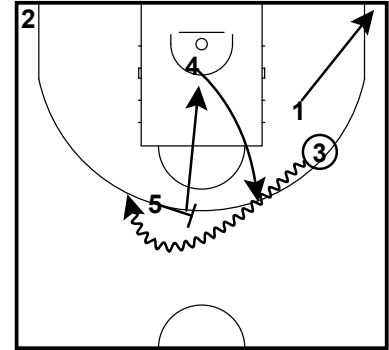

Reset
Man Offense