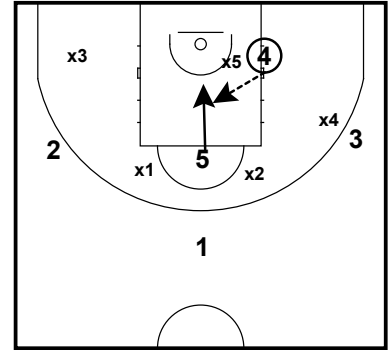

Flex
Man Offense

Offensive Plays

Spring 2024 NTB Elite Playbook

Top ISO is an isolation play from the top. The player with the ball should get a running start at defender.

Side-ISO is an isolation play from the 45 degree angle.

Corner-ISO is a isolation play from the Corner.

Punch is a post isolation play on the right or left block.

Punch Continued

Punch Continued

Offensive Plays

Spring 2024 NTB Elite Playbook

Zone O (13)
Man Offense

Zone O (13)
Man Offense

Zone O (13)
Man Offense

Zone O (13)
Man Offense

Offensive Plays

Spring 2024 NTB Elite Playbook

Zone O (14)
Man Offense

Zone O (14)
Man Offense

Zone O (14)
Man Offense