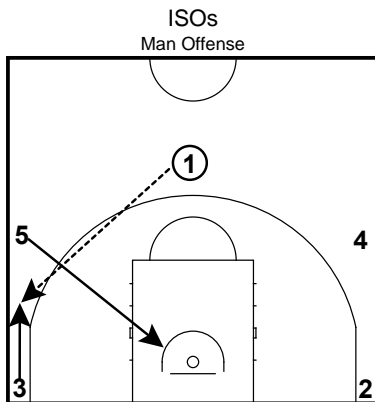

Flex
Man Offense

Offensive Plays

Spring 2024 NTB Elite Playbook

Top ISO is an isolation play from the top. The player with the ball should get a running start at defender.

Side-ISO is an isolation play from the 45 degree angle.

Corner-ISO is a isolation play from the Corner.

Punch is a post isolation play on the right or left block.

Punch Continued

Punch Continued

Offensive Plays

Spring 2024 NTB Elite Playbook

Zone O (13)
Man Offense