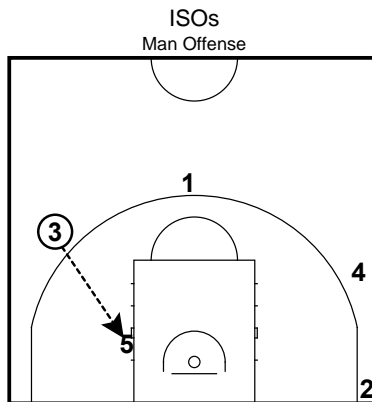

Flex
Man Offense

Offensive Plays

Spring 2024 NTB Elite Playbook

Top ISO is an isolation play from the top. The player with the ball should get a running start at defender.

Side-ISO is an isolation play from the 45 degree angle.

Corner-ISO is a isolation play from the Corner.

Punch is a post isolation play on the right or left block.

Punch Continued

Punch Continued

Offensive Plays

Spring 2024 NTB Elite Playbook

Zone O (13)
Man Offense