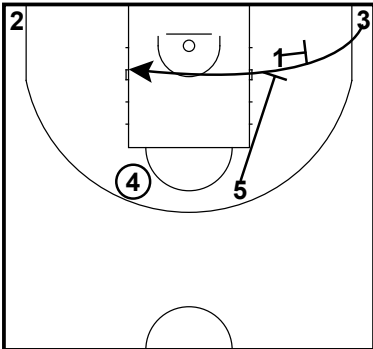

Flex
Man Offense

Offensive Plays

Spring 2024 NTB Elite Playbook

Top ISO is an isolation play from the top. The player with the ball should get a running start at defender.

Side-ISO is an isolation play from the 45 degree angle.