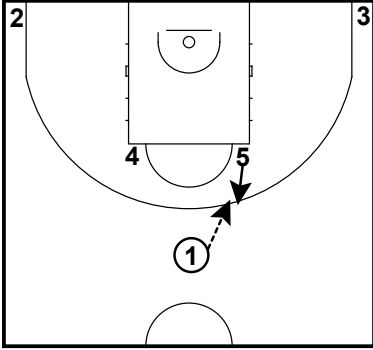

3-Man cut action
Man Offense

MOTION SEQUENCE

Offensive Plays

Spring 2024 NTB Elite Playbook

Flex
Man Offense

Flex
Man Offense

Flex
Man Offense

Flex
Man Offense

Flex
Man Offense

Offensive Plays

Spring 2024 NTB Elite Playbook

Top ISO is an isolation play from the top. The player with the ball should get a running start at defender.

Side-ISO is an isolation play from the 45 degree angle.