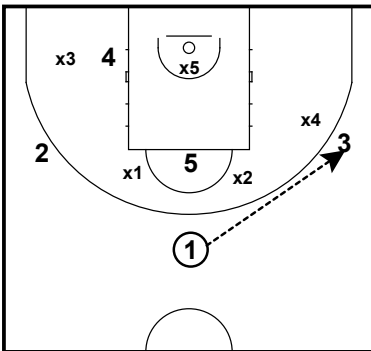

Zone O (13)
Man Offense