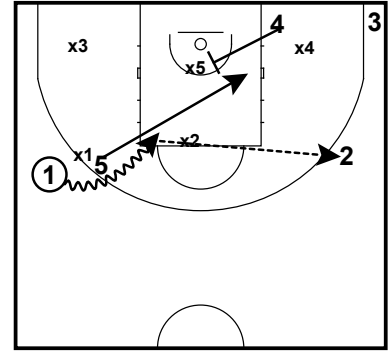

Corner-ISO is a isolation play from the Corner.

Punch is a post isolation play on the right or left block.

Punch Continued

Punch Continued

Offensive Plays

Spring 2024 NTB Elite Playbook

Zone O (13)
Man Offense

Zone O (13)
Man Offense

Zone O (13)
Man Offense

Zone O (13)
Man Offense

Offensive Plays

Spring 2024 NTB Elite Playbook

Zone O (14)
Man Offense

Zone O (14)
Man Offense

Zone O (14)
Man Offense