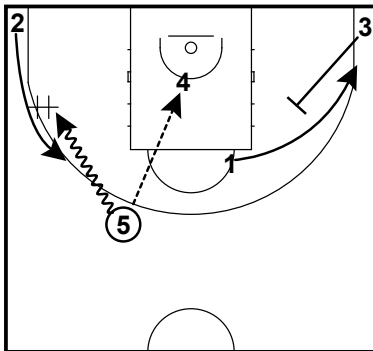

Side 2-Man
Man Offense