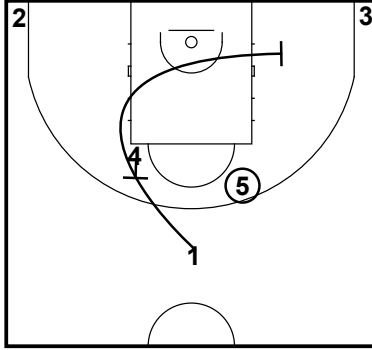

3-Man cut action
Man Offense

MOTION SEQUENCE

Offensive Plays

Spring 2024 NTB Elite Playbook

Flex
Man Offense

Flex
Man Offense

Flex
Man Offense

Flex
Man Offense

Flex
Man Offense

Offensive Plays

Spring 2024 NTB Elite Playbook

Top ISO is an isolation play from the top. The player with the ball should get a running start at defender.

Side-ISO is an isolation play from the 45 degree angle.