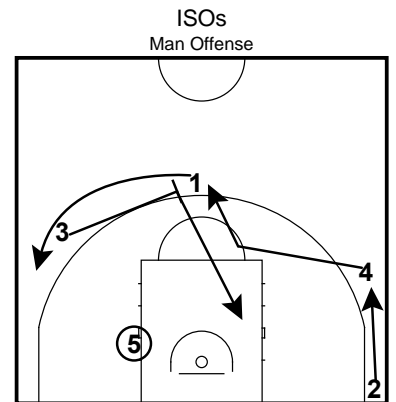

Flex
Man Offense

Offensive Plays

Spring 2024 NTB Elite Playbook

Top ISO is an isolation play from the top. The player with the ball should get a running start at defender.

Side-ISO is an isolation play from the 45 degree angle.

Corner-ISO is a isolation play from the Corner.

Punch is a post isolation play on the right or left block.

Punch Continued

Punch Continued

Offensive Plays

Spring 2024 NTB Elite Playbook

Zone O (13)
Man Offense