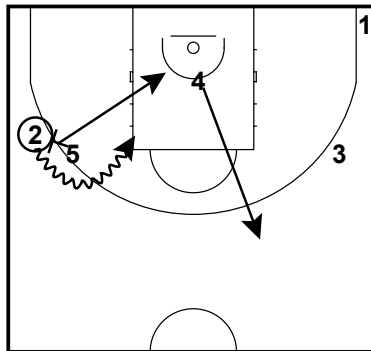

2-Man Screen Action
Man Offense