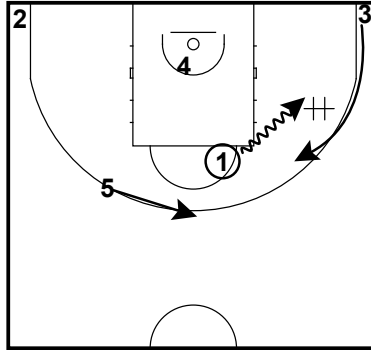

Offensive Plays

Spring 2024 NTB Elite Playbook

5-out-Attack
Man Offense

5-out-Attack
Man Offense

5-out-Attack
Man Offense

Offensive Plays

Spring 2024 NTB Elite Playbook

Heat Action
Man Offense

- Actions Involved**
- 1. Mid-High ball screen & roll & replace
 - 1 & 4 Mid-high ball screen
 - 4 & 5 Roll & Replace

DHO
Man Offense

- Action Involved: Dribble Hand Off (DHO)**
- 1. Side 1 & 3 DHO
 - If we can't get an advantage from our roll & replace action 1 will dribble at 3's defender and get into a 2 man DHO action looking to create an advantage.