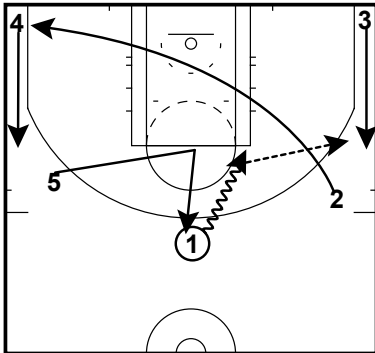

Spring 2023

50-Attack
Man Offense