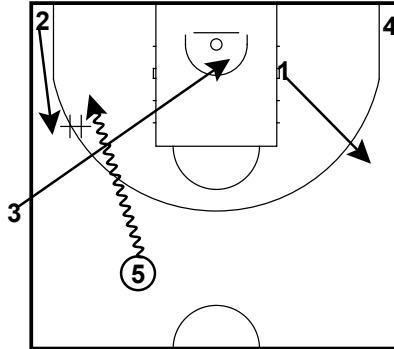

Sideline Attack
Man Offense