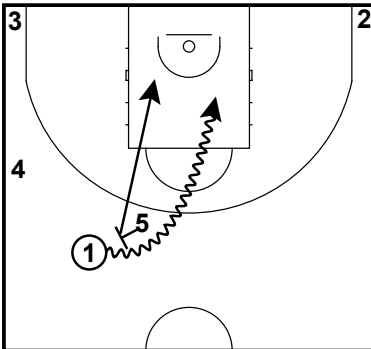

Spring 2023

Flow
Man Offense

Ball handler needs to get the ball in the paint. He can do that by attacking or passing to the roller (Player 5 has to roll)