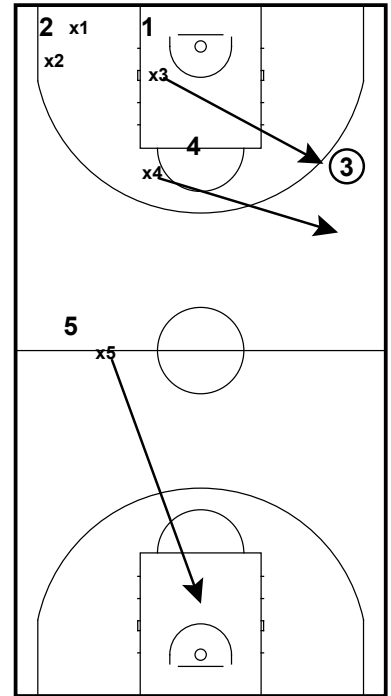

Red Defense
Defense