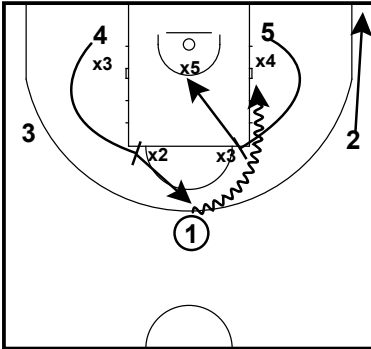

Flex
Man Offense

Flex
Man Offense

Flex
Man Offense

Spring 2023

Zone O (13)
Man Offense

Zone O (13)
Man Offense

Zone O (13)
Man Offense

Zone O (13)
Man Offense

Spring 2023

Zone Fist High vs 32
Man Offense

Spring 2023

Top ISO is an isolation play from the top. The player with the ball should get a running start at defender.

Side-ISO is an isolation play from the 45 degree angle.

Corner-ISO is a isolation play from the Corner.

Punch is a post isolation play on the right or left block.

PUNCH from the corner

Spring 2023

Baseline 1-2-3 (13 Boys)
Man Offense

Baseline 1 option- ISO Seal for 5 or best inside finisher on court