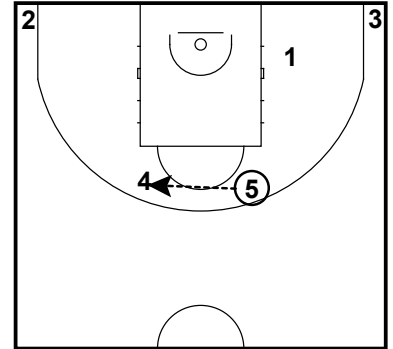

Flex
Man Offense

Flex
Man Offense

Flex
Man Offense

Spring 2023

Zone O (13)
Man Offense

Zone O (13)
Man Offense

Zone O (13)
Man Offense

Zone O (13)
Man Offense

Spring 2023

Zone Fist High vs 32
Man Offense

Spring 2023

Top ISO is an isolation play from the top. The player with the ball should get a running start at defender.

Side-ISO is an isolation play from the 45 degree angle.

Corner-ISO is a isolation play from the Corner.

Punch is a post isolation play on the right or left block.

PUNCH from the corner

Spring 2023

Baseline 1-2-3 (13 Boys)
Man Offense

Baseline 1 option- ISO Seal for 5 or best inside finisher on court