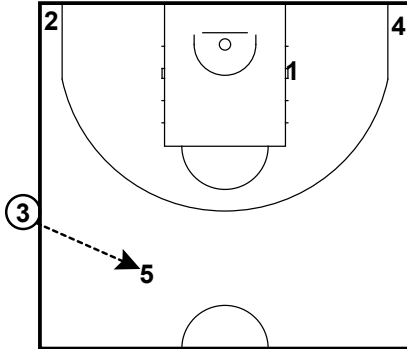

Spring 2023

Sideline Attack
Man Offense