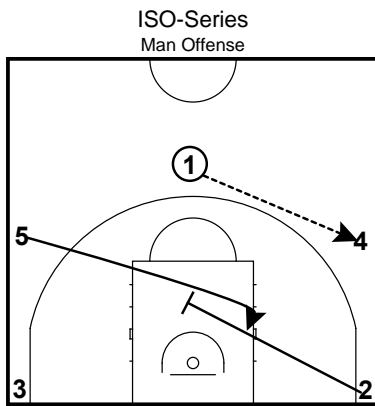

Spring 2023

Zone Fist High vs 32
Man Offense

Spring 2023

Top ISO is an isolation play from the top. The player with the ball should get a running start at defender.

Side-ISO is an isolation play from the 45 degree angle.

Corner-ISO is a isolation play from the Corner.

Punch is a post isolation play on the right or left block.

PUNCH from the corner

Spring 2023

Baseline 1-2-3 (13 Boys)
Man Offense

Baseline 1 option- ISO Seal for 5 or best inside finisher on court