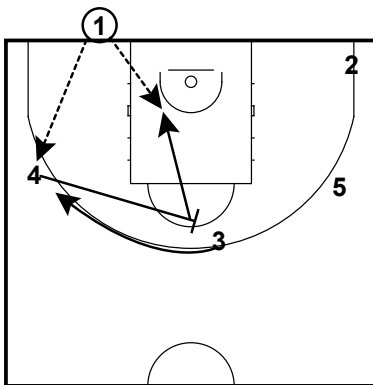

Corner-ISO is a isolation play from the Corner.

Punch is a post isolation play on the right or left block.

PUNCH from the corner

Spring 2023

Baseline 1-2-3 (13 Boys)
Man Offense

Baseline 1 option- ISO Seal for 5 or best inside finisher on court

Baseline 1-2-3 (13 Boys)
Man Offense

Baseline 2 option- 5 is setting or ghost screen (slipping the screen). The ghost screen is similar to a stop and go move. As soon as his feet stop to set the screen he must start them again as he cuts towards the basket.

Baseline 1-2-3 (13 Boys)
Man Offense

Baseline 3

Baseline 1-2-3 (13 Boys)
Man Offense

Inbounders options are player 4 for the lay-up or player 3 for the 3P shot.

Spring 2023

Baseline play against Zone D

1. Player 2 cuts to the corner
2. Player 4 screen the player in the middle of their zone.
3. Player 5 flashes to the ball
4. Player 3 flashes to the mid-range area.