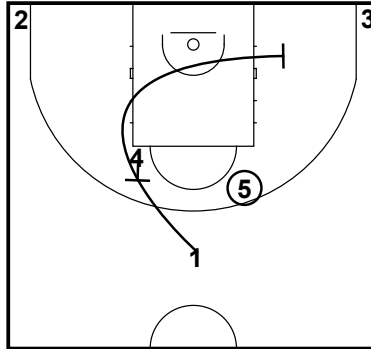

50-Attack
Man Offense

Spring 2023

Flow
Man Offense

Ball handler needs to get the ball in the paint. He can do that by attacking or passing to the roller (Player 5 has to roll)

Spring 2023

Flex
Man Offense

Flex
Man Offense

Flex
Man Offense

Flex
Man Offense

Flex
Man Offense

Spring 2023

Zone O (13)
Man Offense

Zone O (13)
Man Offense

Zone O (13)
Man Offense

Zone O (13)
Man Offense

Spring 2023

Zone Fist High vs 32
Man Offense

Spring 2023

Top ISO is an isolation play from the top. The player with the ball should get a running start at defender.

Side-ISO is an isolation play from the 45 degree angle.

Corner-ISO is a isolation play from the Corner.

Punch is a post isolation play on the right or left block.

PUNCH from the corner

Spring 2023

Baseline 1-2-3 (13 Boys)
Man Offense

Baseline 1 option- ISO Seal for 5 or best inside finisher on court