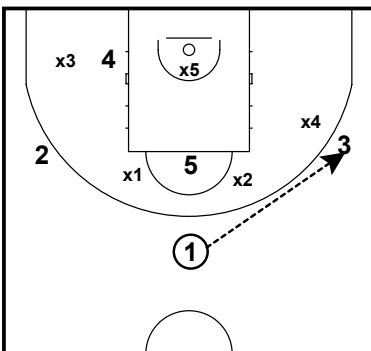

Flex
Man Offense

Flex
Man Offense

Flex
Man Offense

Spring 2023

Zone O (13)
Man Offense

Zone O (13)
Man Offense

Zone O (13)
Man Offense

Zone O (13)
Man Offense

Spring 2023

Zone Fist High vs 32
Man Offense

Spring 2023

Top ISO is an isolation play from the top. The player with the ball should get a running start at defender.

Side-ISO is an isolation play from the 45 degree angle.

Corner-ISO is a isolation play from the Corner.

Punch is a post isolation play on the right or left block.

PUNCH from the corner

Spring 2023

Baseline 1-2-3 (13 Boys)
Man Offense

Baseline 1 option- ISO Seal for 5 or best inside finisher on court