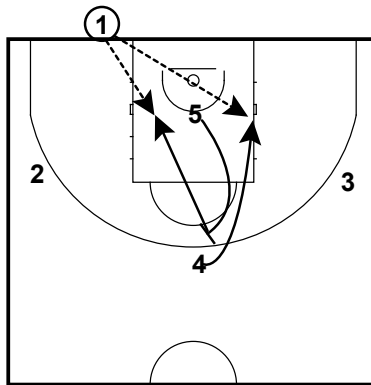

Spring 2023

Zone Fist High vs 32
Man Offense

Spring 2023

Top ISO is an isolation play from the top. The player with the ball should get a running start at defender.

Side-ISO is an isolation play from the 45 degree angle.

Corner-ISO is a isolation play from the Corner.

Punch is a post isolation play on the right or left block.

PUNCH from the corner

Spring 2023

Baseline 1-2-3 (13 Boys)
Man Offense

Baseline 1 option- ISO Seal for 5 or best inside finisher on court

Baseline 1-2-3 (13 Boys)
Man Offense

Baseline 2 option- 5 is setting or ghost screen (slipping the screen). The ghost screen is similar to a stop and go move. As soon as his feet stop to set the screen he must start them again as he cuts towards the basket.