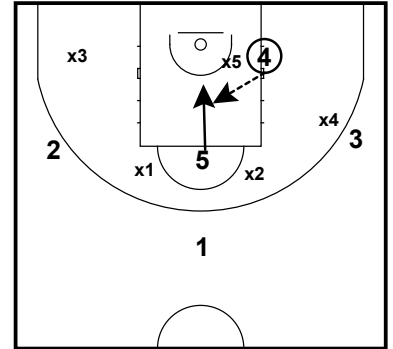

Flex
Man Offense

Flex
Man Offense

Flex
Man Offense

Spring 2023

Zone O (13)
Man Offense

Zone O (13)
Man Offense

Zone O (13)
Man Offense

Zone O (13)
Man Offense

Spring 2023

Zone Fist High vs 32
Man Offense

Spring 2023

Top ISO is an isolation play from the top. The player with the ball should get a running start at defender.

Side-ISO is an isolation play from the 45 degree angle.

Corner-ISO is a isolation play from the Corner.

Punch is a post isolation play on the right or left block.

PUNCH from the corner

Spring 2023

Baseline 1-2-3 (13 Boys)
Man Offense

Baseline 1 option- ISO Seal for 5 or best inside finisher on court