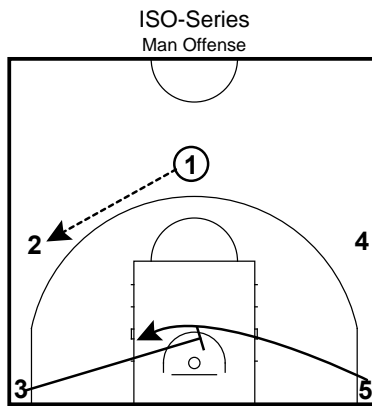

Spring 2023

Zone Fist High vs 32
Man Offense

Spring 2023

Top ISO is an isolation play from the top. The player with the ball should get a running start at defender.

Side-ISO is an isolation play from the 45 degree angle.

Corner-ISO is a isolation play from the Corner.

Punch is a post isolation play on the right or left block.

PUNCH from the corner

Spring 2023

Baseline 1-2-3 (13 Boys)
Man Offense

Baseline 1 option- ISO Seal for 5 or best inside finisher on court