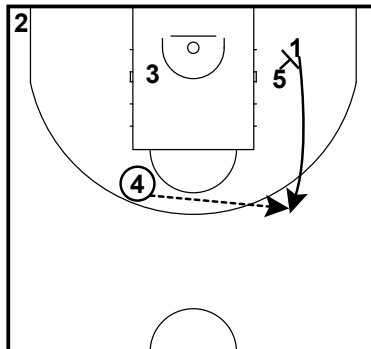

50-Attack
Man Offense

Spring 2023

Flow
Man Offense

Ball handler needs to get the ball in the paint. He can do that by attacking or passing to the roller (Player 5 has to roll)

Spring 2023

Flex
Man Offense

Flex
Man Offense

Flex
Man Offense

Flex
Man Offense

Flex
Man Offense

Spring 2023

Zone O (13)
Man Offense

Zone O (13)
Man Offense

Zone O (13)
Man Offense

Zone O (13)
Man Offense

Spring 2023

Zone Fist High vs 32
Man Offense

Spring 2023

Top ISO is an isolation play from the top. The player with the ball should get a running start at defender.

Side-ISO is an isolation play from the 45 degree angle.

Corner-ISO is a isolation play from the Corner.

Punch is a post isolation play on the right or left block.

PUNCH from the corner

Spring 2023

Baseline 1-2-3 (13 Boys)
Man Offense

Baseline 1 option- ISO Seal for 5 or best inside finisher on court