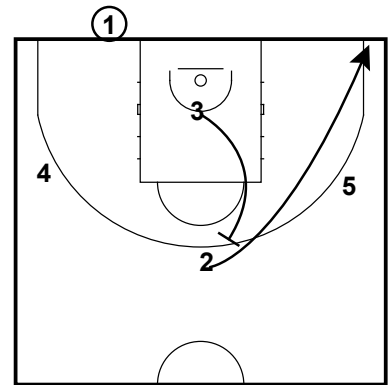

Baseline 1-2-3 (13 Boys)
Man Offense

Baseline 3