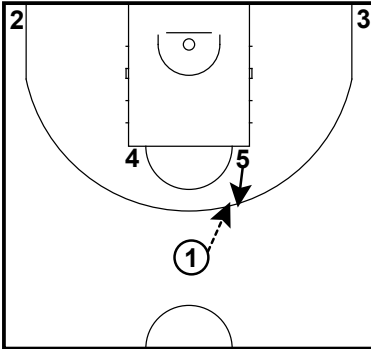

Spring 2023

Flex
Man Offense