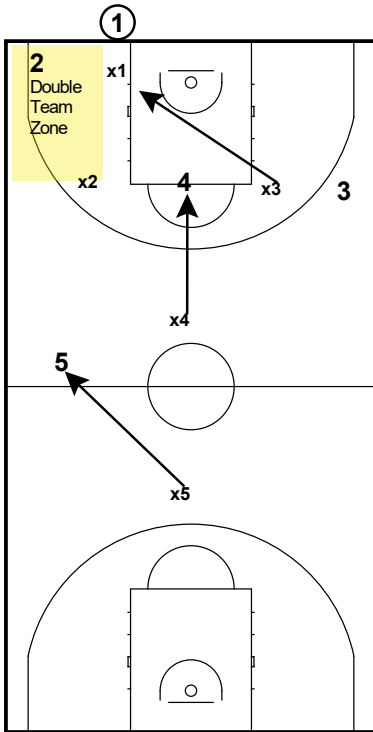

Spring 2023

Red Defense
Defense