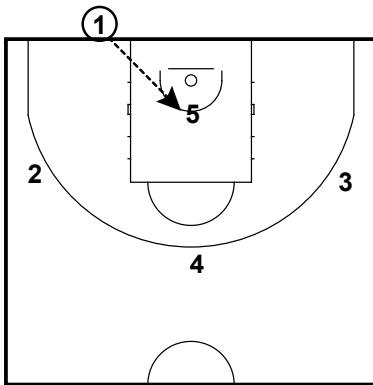

Spring 2023

Zone Fist High vs 32
Man Offense

Spring 2023

Top ISO is an isolation play from the top. The player with the ball should get a running start at defender.

Side-ISO is an isolation play from the 45 degree angle.

Corner-ISO is a isolation play from the Corner.

Punch is a post isolation play on the right or left block.

PUNCH from the corner

Spring 2023

Baseline 1-2-3 (13 Boys)
Man Offense

Baseline 1 option- ISO Seal for 5 or best inside finisher on court

Baseline 1-2-3 (13 Boys)
Man Offense

Baseline 2 option- 5 is setting or ghost screen (slipping the screen). The ghost screen is similar to a stop and go move. As soon as his feet stop to set the screen he must start them again as he cuts towards the basket.