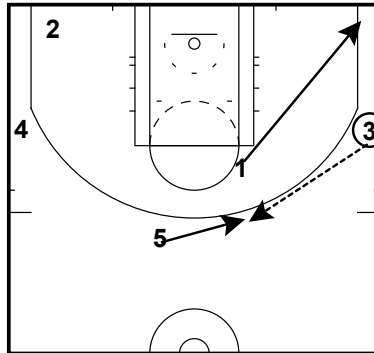

13U Playbook - Contents (cont.)

1.16 Red Defense

18

Spring 2023

How to read a Playbook Man Offense

Spring 2023

50-Attack
Man Offense

50-Attack
Man Offense

Spring 2023

Zone Fist High vs 32
Man Offense

Spring 2023

Top ISO is an isolation play from the top. The player with the ball should get a running start at defender.

Side-ISO is an isolation play from the 45 degree angle.

Corner-ISO is a isolation play from the Corner.

Punch is a post isolation play on the right or left block.

PUNCH from the corner

Spring 2023

Baseline 1-2-3 (13 Boys)
Man Offense

Baseline 1 option- ISO Seal for 5 or best inside finisher on court