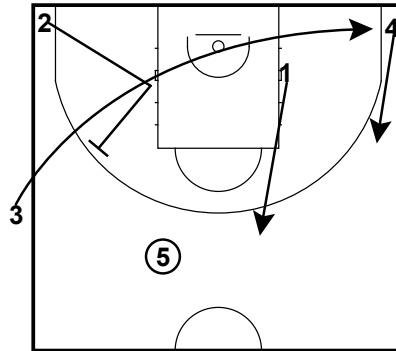

Sideline Cut
Man Offense