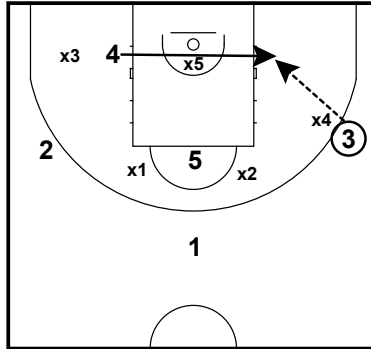

Flex
Man Offense

Flex
Man Offense

Flex
Man Offense

Spring 2023

Zone O (13)
Man Offense

Zone O (13)
Man Offense

Zone O (13)
Man Offense

Zone O (13)
Man Offense

Spring 2023

Zone Fist High vs 32
Man Offense

Spring 2023

Top ISO is an isolation play from the top. The player with the ball should get a running start at defender.

Side-ISO is an isolation play from the 45 degree angle.

Corner-ISO is a isolation play from the Corner.

Punch is a post isolation play on the right or left block.

PUNCH from the corner

Spring 2023

Baseline 1-2-3 (13 Boys)
Man Offense

Baseline 1 option- ISO Seal for 5 or best inside finisher on court