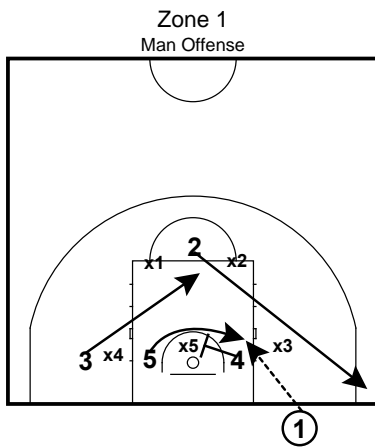

Baseline 1-2-3 (13 Boys)
Man Offense

Baseline 2 option- 5 is setting or ghost screen (slipping the screen). The ghost screen is similar to a stop and go move. As soon as his feet stop to set the screen he must start them again as he cuts towards the basket.

Baseline 1-2-3 (13 Boys)
Man Offense

Baseline 3

Baseline 1-2-3 (13 Boys)
Man Offense

Inbounders options are player 4 for the lay-up or player 3 for the 3P shot.

Spring 2023

Baseline play against Zone D

1. Player 2 cuts to the corner
2. Player 4 screen the player in the middle of their zone.
3. Player 5 flashes to the ball
4. Player 3 flashes to the mid-range area.