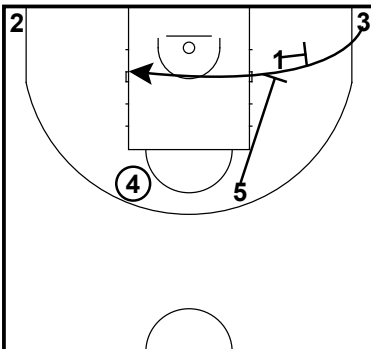

50-Attack
Man Offense

Spring 2023

Flow
Man Offense

Ball handler needs to get the ball in the paint. He can do that by attacking or passing to the roller (Player 5 has to roll)

Spring 2023

Flex
Man Offense

Flex
Man Offense

Flex
Man Offense

Flex
Man Offense

Flex
Man Offense

Spring 2023

Zone O (13)
Man Offense

Zone O (13)
Man Offense

Zone O (13)
Man Offense

Zone O (13)
Man Offense

Spring 2023

Zone Fist High vs 32
Man Offense

Spring 2023

Top ISO is an isolation play from the top. The player with the ball should get a running start at defender.

Side-ISO is an isolation play from the 45 degree angle.

Corner-ISO is a isolation play from the Corner.

Punch is a post isolation play on the right or left block.

PUNCH from the corner

Spring 2023

Baseline 1-2-3 (13 Boys)
Man Offense

Baseline 1 option- ISO Seal for 5 or best inside finisher on court