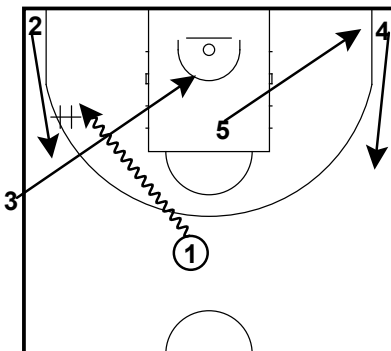

Baseline 1-2-3 (13 Boys)
Man Offense

Baseline 3

Baseline 1-2-3 (13 Boys)
Man Offense

Inbounders options are player 4 for the lay-up or player 3 for the 3P shot.

Spring 2023

Baseline play against Zone D

1. Player 2 cuts to the corner
2. Player 4 screen the player in the middle of their zone.
3. Player 5 flashes to the ball
4. Player 3 flashes to the mid-range area.

Spring 2023

Sideline Attack
Man Offense

First look is to get the ball to 5 but if he is being pressured he can run Down or up screen action with 1.

Sideline Attack
Man Offense

Sideline Attack
Man Offense

Sideline Attack
Man Offense

Spring 2023

Sideline Cut
Man Offense

First look is to get the ball to 5 but if he is being pressured he can run Down or up screen action with 1.

Sideline Cut
Man Offense

Sideline Cut
Man Offense

Spring 2023