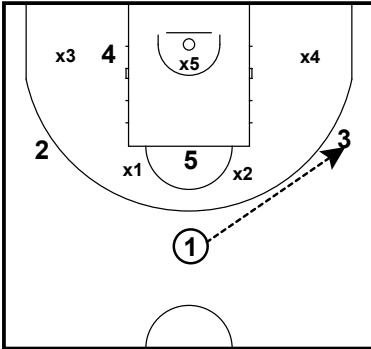

Flex
Man Offense

Flex
Man Offense

Flex
Man Offense

Spring 2023

Zone O (13)
Man Offense

Zone O (13)
Man Offense

Zone O (13)
Man Offense

Zone O (13)
Man Offense

Spring 2023

Zone Fist High vs 32
Man Offense

Spring 2023

Top ISO is an isolation play from the top. The player with the ball should get a running start at defender.

Side-ISO is an isolation play from the 45 degree angle.

Corner-ISO is a isolation play from the Corner.

Punch is a post isolation play on the right or left block.

PUNCH from the corner

Spring 2023

Baseline 1-2-3 (13 Boys)
Man Offense

Baseline 1 option- ISO Seal for 5 or best inside finisher on court