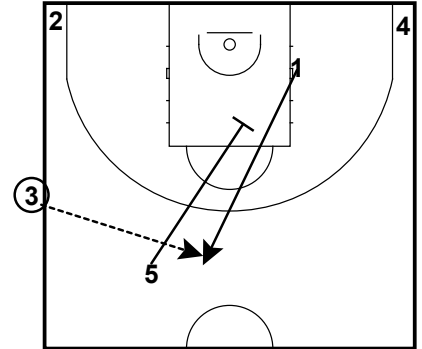

Baseline 1-2-3 (13 Boys)
Man Offense

Baseline 3

Baseline 1-2-3 (13 Boys)
Man Offense

Inbounders options are player 4 for the lay-up or player 3 for the 3P shot.

Spring 2023

Baseline play against Zone D

1. Player 2 cuts to the corner
2. Player 4 screen the player in the middle of their zone.
3. Player 5 flashes to the ball
4. Player 3 flashes to the mid-range area.

Spring 2023

Sideline Attack
Man Offense

First look is to get the ball to 5 but if he is being pressured he can run Down or up screen action with 1.

Sideline Attack
Man Offense

Sideline Attack
Man Offense

Sideline Attack
Man Offense