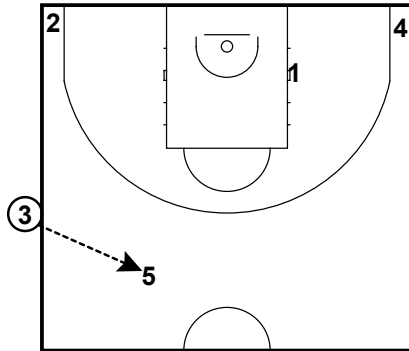

Spring 2023

Sideline Cut
Man Offense